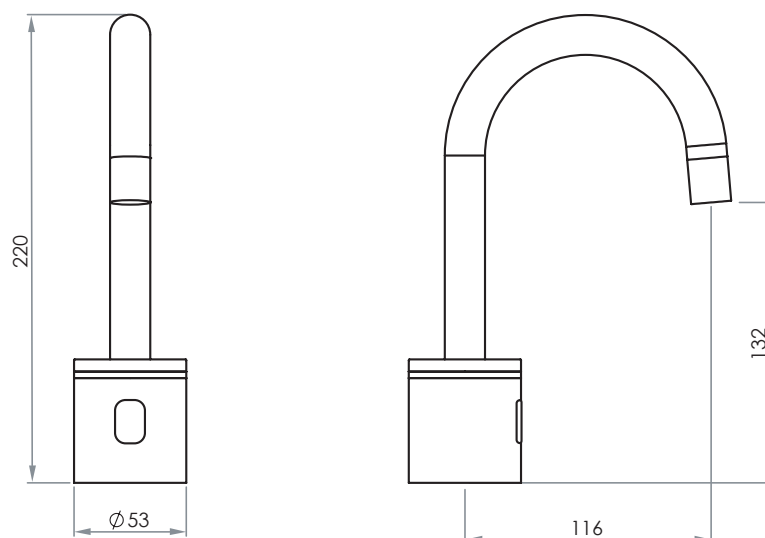

The contemporary form is complemented with a host of features ensuring consistent performance. The intelligent sensor which self-ranges to its environment, controls maximum flow time, delivers the hygienic self-flush every 24 hours for bacteria control are just some of the features that set the **Autoflo Gooseneck-Glow** Mains Power Sensor Tap apart from other similar products on the market.

FEATURES

- Infra-red Sensor self-ranging
- Designed for multiple tap installations from one power source
- Illuminated light ring creates unique bathroom ambience
- Simple installation
- Bacteria Preventing Self Flush every 24 hrs
- Dual stage water filters with removable basket to avoid solenoid blockages
- Optional remote control for adjustment from factory settings

Order Code: 100-0108

TYPICAL DIMENSIONS

Every effort is made to ensure specifications are correct at the time of printing. Autoflo Pty Ltd reserves the right to make changes without prior notice. All measurements shown are in millimetres.

TECHNICAL SPECIFICATIONS

- TAP BODY - Solid brass chrome plated
- SENSOR RANGE - 120mm factory set
- OPERATING SUPPLY - 9v DC Power Pack
- OPERATING PRESSURE - 50 to 500kPa
- RUN TIME - Continuous 2 minutes max.
- FLOW RATING - 7 litres per minute
- SOLENOID - Latching/soft closing
- MAX TEMPERATURE - 50°C