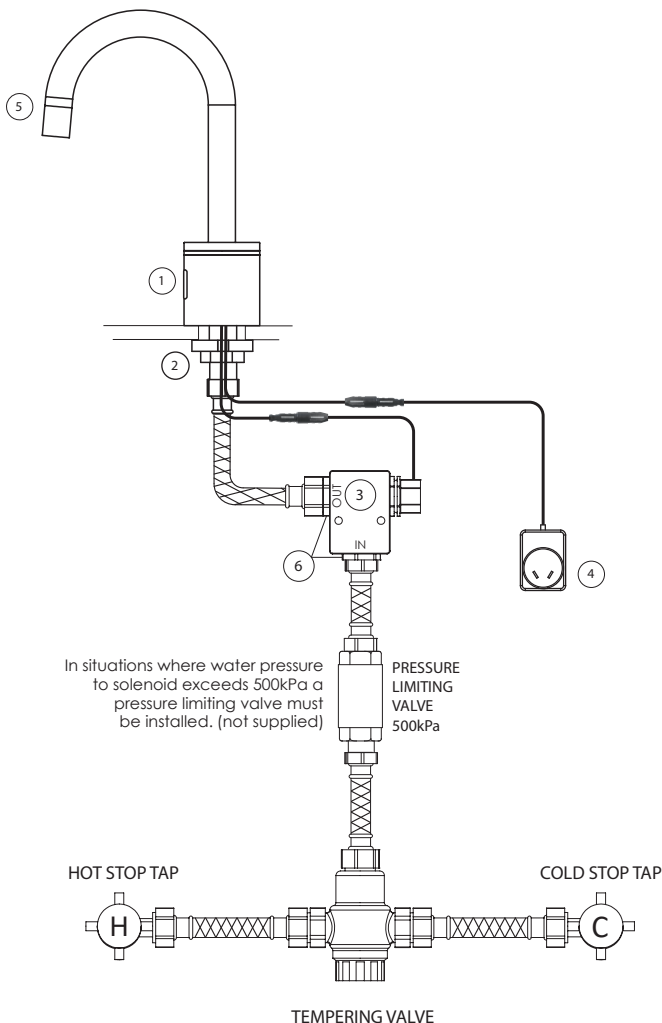

FEATURES

- Infra-red Sensor self-ranging
- Designed for multiple tap installations from one power source
- Illuminated light ring creates unique bathroom ambience
- Simple installation
- Bacteria Preventing Self Flush every 24 hrs
- Dual stage water filters with removable basket to avoid solenoid blockages
- Optional remote control for adjustment from factory settings

Order Code: 100-0108

TYPICAL DIMENSIONS

Every effort is made to ensure specifications are correct at the time of printing. Autoflo Pty Ltd reserves the right to make changes without prior notice. All measurements shown are in millimetres.

TECHNICAL SPECIFICATIONS

- TAP BODY - Solid brass chrome plated
- SENSOR RANGE - 120mm factory set
- OPERATING SUPPLY - 9v DC Power Pack
- OPERATING PRESSURE - 50 to 500kPa
- RUN TIME - Continuous 2 minutes max.
- FLOW RATING - 7 litres per minute
- SOLENOID - Latching/soft closing
- MAX TEMPERATURE - 50°C

TYPICAL INSTALLATION

COMPONENTS SUPPLIED

	Item Code	Description
1	300-5108	Gooseneck Glow sensor body
2	300-3025	Unit mounting kit
3	300-1133	6V Solenoid Valve
4	300-0225	9V Power Pack
5	300-0160	Gooseneck Spout - 120mm
6	600-0133	½" BSP M/M nipple C/P (2)