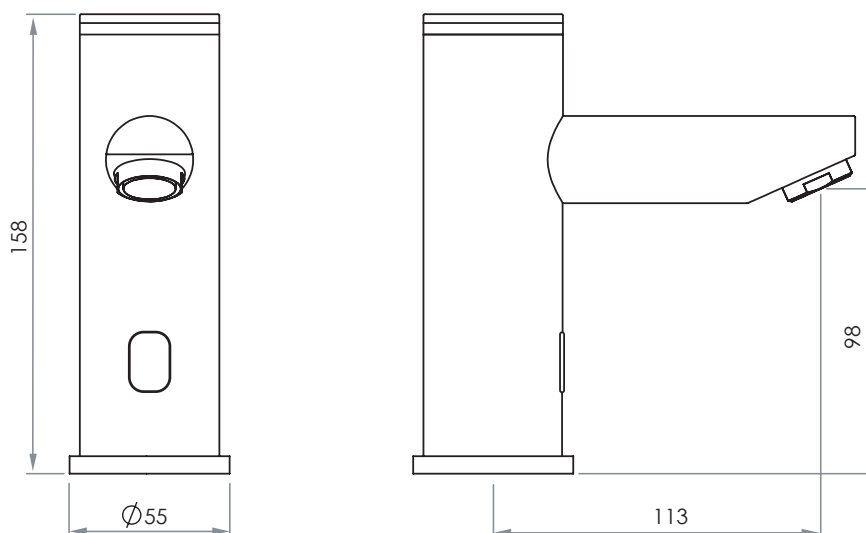

The Australian designed and manufactured, **Autoflo Pillar-Glow** Mains Power Sensor Tap is suitable for a range of applications ranging from public commercial areas such as recreation and shopping centres, to private commercial bathrooms particularly in the entertainment industry, and any application where a striking bathroom feature is as important as hygiene and water savings. The robust construction is complemented with an array of features ensuring consistent performance. The ability to self-range to its environment, the hygienic self-flush performed every 24 hours, the capability for multiple tap installations from one power source, coupled with its unique glow are just some of what sets the **Autoflo Pillar-Glow** Mains Power Sensor Tap apart.

Order Code: 100-0181

TYPICAL DIMENSIONS

Every effort is made to ensure specifications are correct at the time of printing. Autoflo Pty Ltd reserves the right to make changes without prior notice. All measurements shown are in millimetres.

TECHNICAL SPECIFICATIONS

- TAP BODY - Solid brass chrome plated
- SENSOR RANGE - 120mm factory set
- OPERATING SUPPLY - 9v DC Power Pack
- OPERATING PRESSURE - 50 to 500kPa
- RUN TIME - Continuous 2 minutes max.
- FLOW RATING - 6.5 litres per minute
- SOLENOID - Latching/soft closing, brass body
- MAX TEMPERATURE - 50°C