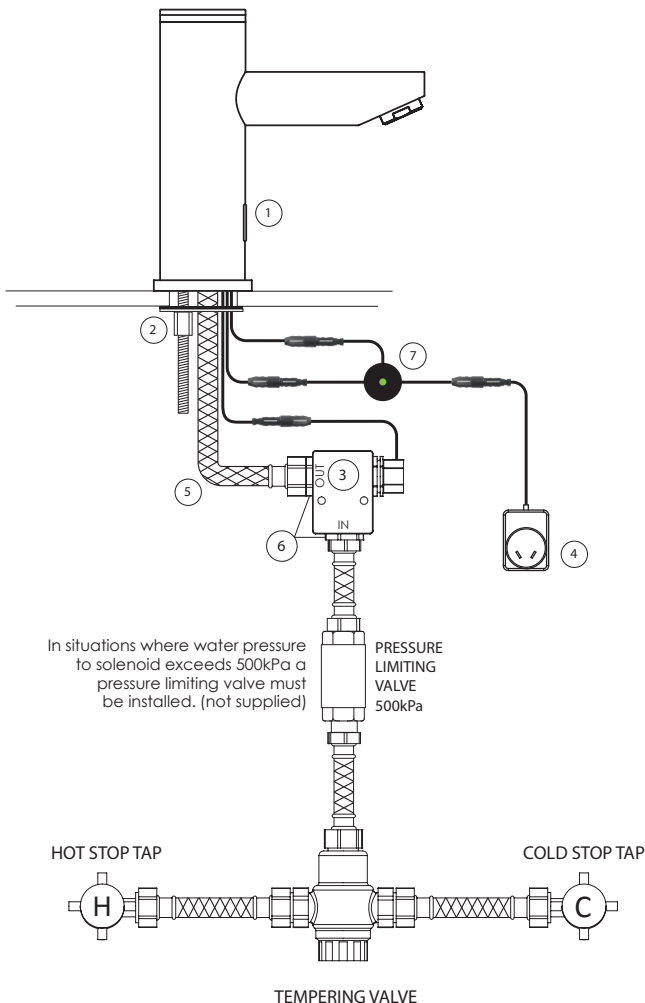

FEATURES

- Operating range self-initialisation
- Accessories available for multiple tap installations from one power source
- Illuminated light ring creates unique bathroom ambience
- Auto Hygienic Self Flush every 24 hours
- Dual stage water filters to avoid solenoid blockages
- Optional remote control for adjustment from factory settings

Order Code: 100-0181

TYPICAL DIMENSIONS

Every effort is made to ensure specifications are correct at the time of printing. Autoflo Pty Ltd reserves the right to make changes without prior notice. All measurements shown are in millimetres.

TECHNICAL SPECIFICATIONS

- TAP BODY - Solid brass chrome plated
- SENSOR RANGE - 120mm factory set
- OPERATING SUPPLY - 9v DC Power Pack
- OPERATING PRESSURE - 50 to 500kPa
- RUN TIME - Continuous 2 minutes max.
- FLOW RATING - 6.5 litres per minute
- SOLENOID - Latching/soft closing, brass body
- MAX TEMPERATURE - 50°C

TYPICAL INSTALLATION

COMPONENTS SUPPLIED

	Item Code	Description
1	300-5102	Pillar Glow body with sensor
2	300-0132	Pillar mounting kit
3	300-0110	6V Solenoid Valve
4	300-0225	9V Power Pack
5	600-0145	M10 to 1/2" BSP flex 500mm (1)
6	600-0133	1/2" BSP M/M nipple C/P (2)
7	300-5127	Pillar Glow Coupling Module