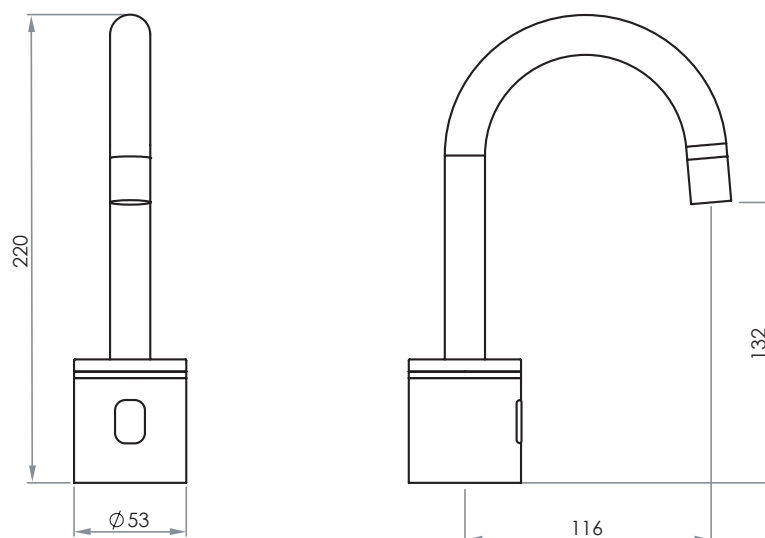

TYPICAL DIMENSIONS

Every effort is made to ensure specifications are correct at the time of printing. Autoflo Pty Ltd reserves the right to make changes without prior notice. All measurements shown are in millimetres.