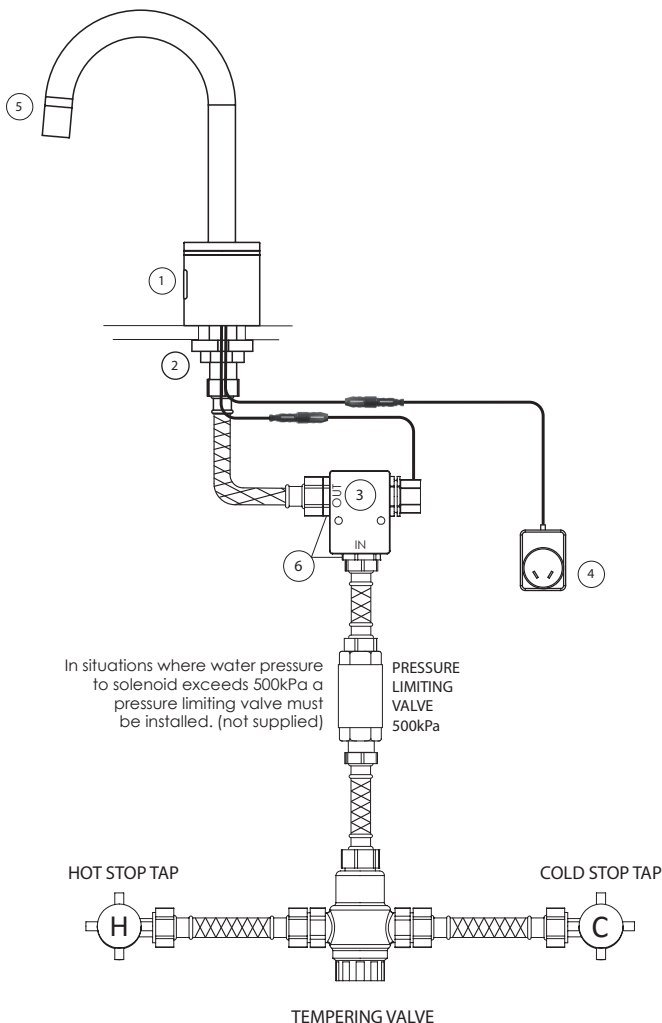

## FEATURES

- Infra-red Sensor self-ranging
- Designed for multiple tap installations from one power source
- Illuminated light ring creates unique bathroom ambience
- Simple installation
- Bacteria Preventing Self Flush every 24 hrs
- Dual stage water filters with removable basket to avoid solenoid blockages
- Optional remote control for adjustment from factory settings

## TECHNICAL SPECIFICATIONS

- TAP BODY - Solid brass chrome plated
- SENSOR RANGE - 120mm factory set
- OPERATING SUPPLY - 12v DC Power Pack
- OPERATING PRESSURE - 50 to 500kPa
- RUN TIME - Continuous 2 minutes max.
- FLOW RATING - 7 litres per minute
- SOLENOID - Latching/soft closing, brass body
- MAX TEMPERATURE - 50°C

## COMPONENTS SUPPLIED

	Item Code	Description
1	300-5108	Gooseneck Glow sensor body
2	300-3025	Unit mounting kit
3	300-0110	6V Solenoid Valve
4	300-0225	9V Power Pack
5	300-0160	Gooseneck Spout - 120mm
6	600-0133	½" BSP M/M nipple C/P (2)